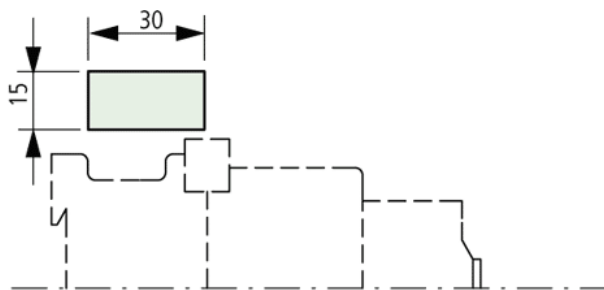

Contact sequence

Notes concerning the product group

For AC operated contactors, 50 – 60 Hz

Note drop-out time

Dimensions

Moeller GmbH, Hein-Moeller-Str. 7-11, D-53115 Bonn
E-Mail: catalog@moeller.net, Internet: www.moeller.net, <http://catalog.moeller.net>
HPL-C2007G V2.1 © 2007 by Moeller GmbH