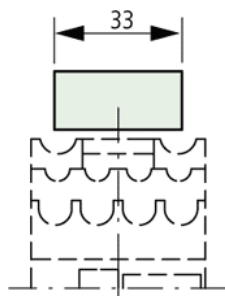

Contact sequence

Notes concerning the product group

For AC operated contactors, 50 – 60 Hz

Note drop-out time

Dimensions

Moeller GmbH, Hein-Moeller-Str. 7-11, D-53115 Bonn
E-Mail: catalog@moeller.net, Internet: www.moeller.net, <http://catalog.moeller.net>
HPL-C2007G V2.1 © 2007 by Moeller GmbH