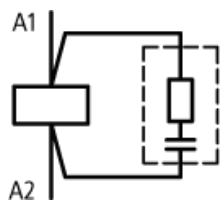

Type: **RCBDIL48**
 Article No.: **067345**
 Sales text **ACC.CONTACTORS DIV.**

Ordering information			
Actuating voltage	U_s	V	24 – 48 AC
For use with			DIL00(A)M, DIL00BM, DIL0(A)M, DIL1(A)M, DIL2(A)M

Contact sequence

Notes concerning the product group

For AC operated contactors, 50 – 60 Hz

Note drop-out time

Dimensions

Moeller GmbH, Hein-Moeller-Str. 7-11, D-53115 Bonn
E-Mail: catalog@moeller.net, Internet: www.moeller.net, <http://catalog.moeller.net>
HPL-C2007G V2.1 © 2007 by Moeller GmbH