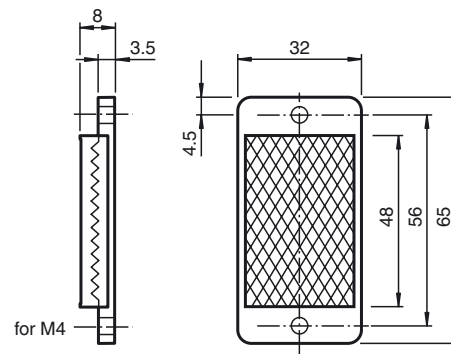

## Dimensions

### Model Number

**REF-H65**

Reflector, rectangular 65 mm x 32 mm,  
mounting holes

### Mechanical specifications

Material PMMA/ABS

Dimensions 65 mm x 32 mm x 8 mm

Mounting mounting holes