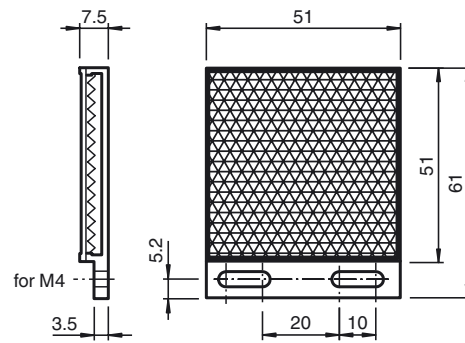

## Dimensions

### Model Number

**REF-H50**

Reflector, rectangular 51 mm x 61 mm,  
mounting holes, fixing strap

### Mechanical specifications

Material PMMA/ABS

Dimensions 51 mm x 61 mm x 7.5 mm

Mounting mounting holes