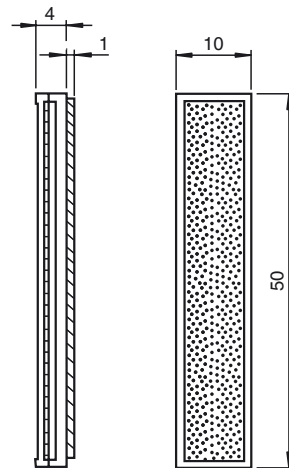

Model Number

REF-MA50

Reflector with Micro-structure, rectangular 10 mm x 50 mm, self-adhesive

Features

- Self-adhesive for simple installation
- Micro-structure

Dimensions

Technical data

General specifications

| | |
|-------------------|----------------|
| Construction type | rectangular |
| Tripel height | approx. 1.2 mm |

Ambient conditions

| | |
|---------------------|-------------------------------|
| Ambient temperature | -20 ... 85 °C (-4 ... 185 °F) |
|---------------------|-------------------------------|

Mechanical specifications

| | |
|------------|----------------------|
| Material | PMMA/ABS |
| Dimensions | 10 mm x 50 mm x 5 mm |
| Mounting | self-adhesive |